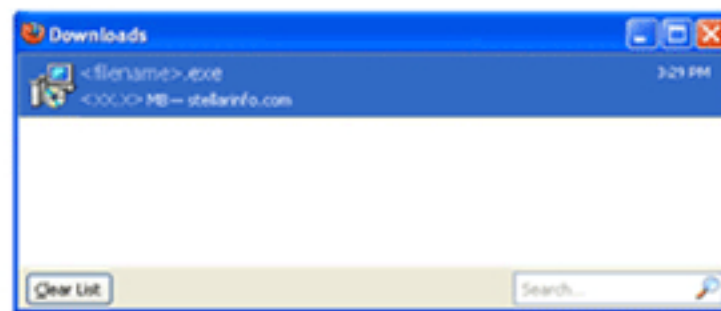

Stellar Phoenix

Windows Data Recovery(Home)

Steps to Install

1

When Opening Dialog Box Appears Click **Save File**

2

When Downloads Window Appears **Double-Click** the File

3