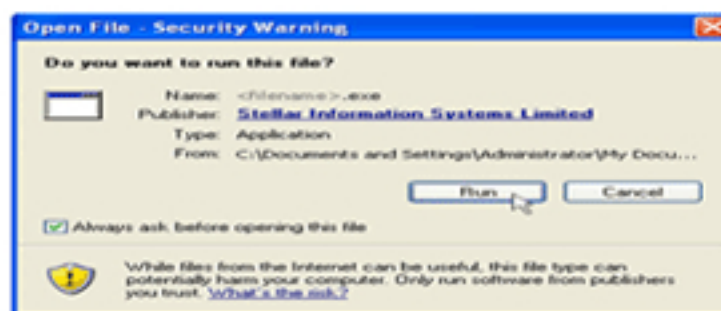

3

When Security Warning Dialog Box Appears, Click **Run**