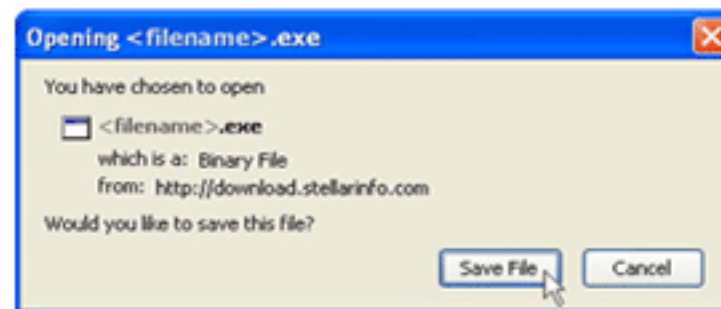

Stellar Phoenix

Windows Data Recovery(Home)

Steps to Install

1

When Opening Dialog Box Appears Click **Save File**

2

When Downloads Window Appears **Double-Click** the File

3